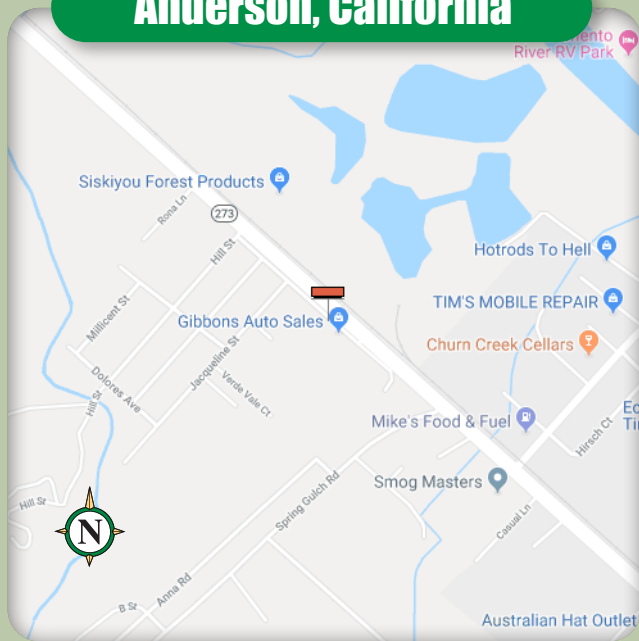

Available Bulletin

West side of Hwy 273, 1150' south of Hill St

Anderson, California

L-0713 P-1

12' x 36' Bulletin

Facing	South
GPS Coordinates	40.468334, -122.328247
Illuminated	Yes
Impressions	36,451 / week

This prominent display reads to hundreds of people every day commuting along Highway 273 towards Redding. This includes many visitors to the Shasta County Fairgrounds and Win River Casino.

STOTT
OUTDOOR ADVERTISING