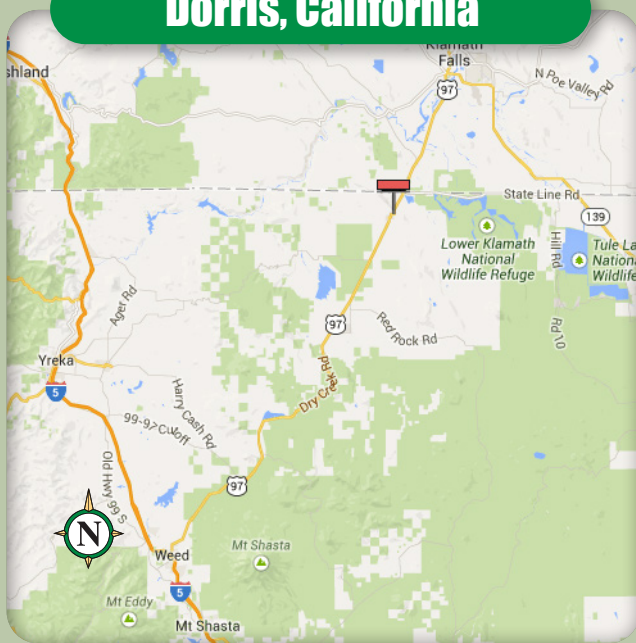

# Available Bulletin

East side of Hwy 97, 1260' north of Railroad Ave

## Dorris, California

## L-0709 P-1

12' x 24' Bulletin

Facing	South
GPS Coordinates	41.967251, -121.912033
Illuminated	Yes
Impressions	16,625 / week

This sign reads to all traffic travelling 35 miles per hour in the controlled speed of Dorris headed towards Klamath Falls, Bend, and the Eastern tier of the Cascades.