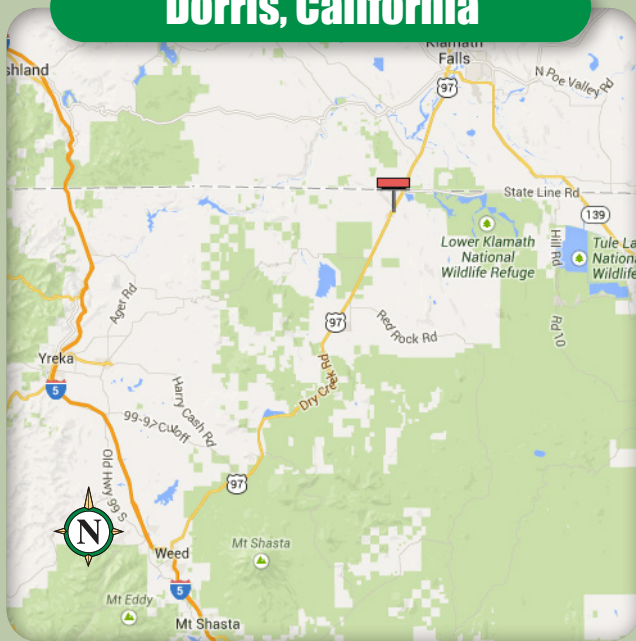

# Available Bulletin

East side of Hwy 97, 1100' north of Railroad Ave

## Dorris, California

## L-0708 P-1

12' x 24' Bulletin

Facing	South
GPS Coordinates	41.967201, -121.912514
Illuminated	Yes
Impressions	16,731 / week

Communicate your message to north bound Highway 97 travelers as they leave California, traveling to Klamath Falls and other Central Oregon communities including Bend.