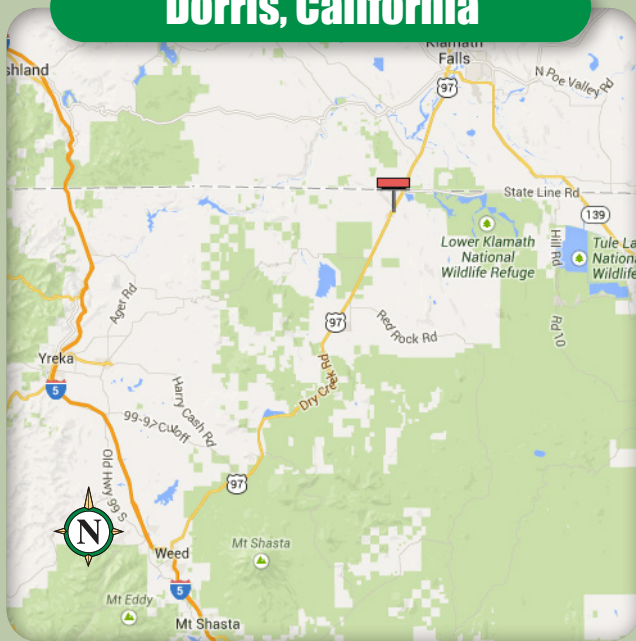

Available Bulletin

East side of Hwy 97, 670' north of Railroad Ave

Dorris, California

L-0707 P-2

12' x 24' Bulletin

Facing	North
GPS Coordinates	41.967182, -121.912933
Illuminated	Yes
Impressions	12,530 / week

This display communicates with south bound Highway 97 traffic as they enter the town of Dorris as well as California. Highway 97 is the primary highway connecting central Oregon with I-5.

STOTT

OUTDOOR ADVERTISING