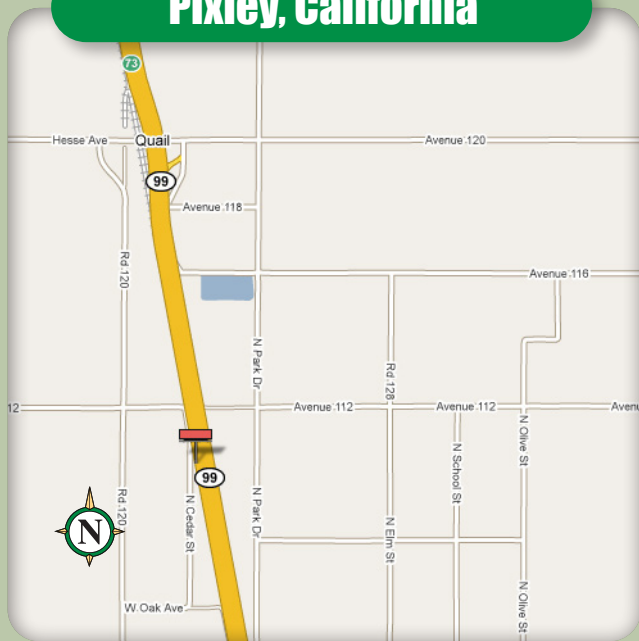

Available Bulletin

West side of Hwy 99, 1.2mi south of Ave 120

Pixley, California

L-0006 P-3 & P-4

14' x 48' Bulletin

Facing	North
GPS Coordinates	35.990166, -119.299202
Illuminated	Yes
Impressions	847,230 / 4 weeks

This very prominent panel reads to all south bound traffic heading towards Delano & Bakersfield. This would be thousands of people every day including commuters, shoppers, tourists and travelers.

P.O. Box 7209 | Chico, CA 95927 | (530) 342-3235 | Fax: (530) 342-0712