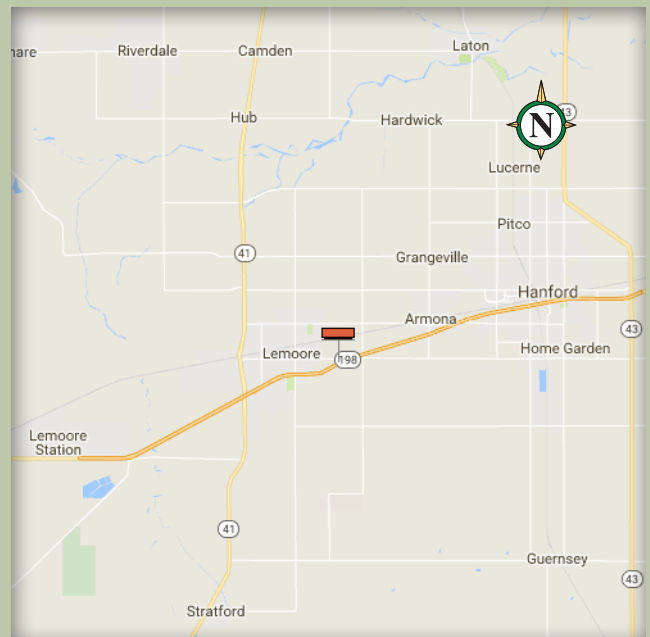

Available Bulletin

Lemoore, California

Location	A059, P-2
Description	North Side of Highway 198, 760' West of Houston Avenue Overpass
Size	10' x 24'
Facing	East
Latitude	36.26833
Longitude	-119.7575
Illuminated	Yes

This unit reads to all travelers heading toward Highway 41, to Fresno or to the coast via Kettleman City on Highway 198.

P.O. Box 7209 | Chico, CA 95927 | (530) 342-3235 | Fax: (530) 342-0712

www.stottoutdoor.com