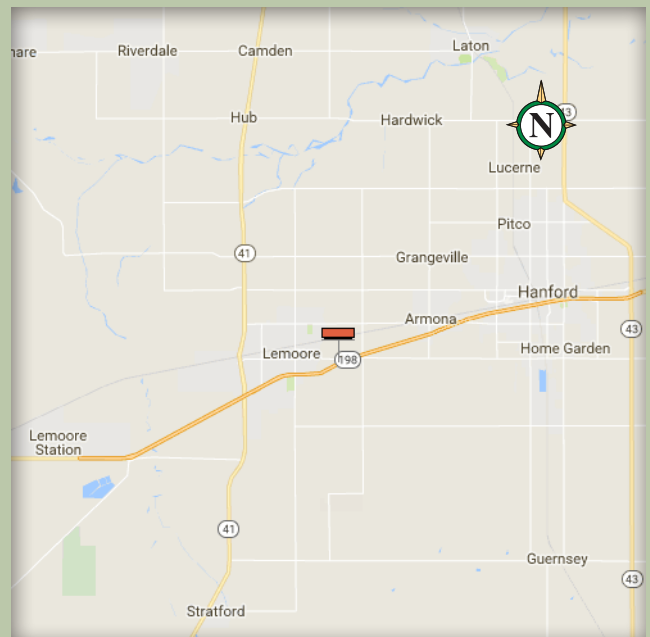

Available Bulletin

Lemoore, California

Location	A059, P-1
Description	North Side of Highway 198, 760' West of Houston Avenue Overpass
Size	10' x 24'
Facing	West
Latitude	36.26833
Longitude	-119.7575
Illuminated	Yes

This unit catches traffic from the coast and Lemoore heading into Hanford and connecting to Highway 99 branching to Visalia, Bakersfield and Fresno.

P.O. Box 7209 | Chico, CA 95927 | (530) 342-3235 | Fax: (530) 342-0712