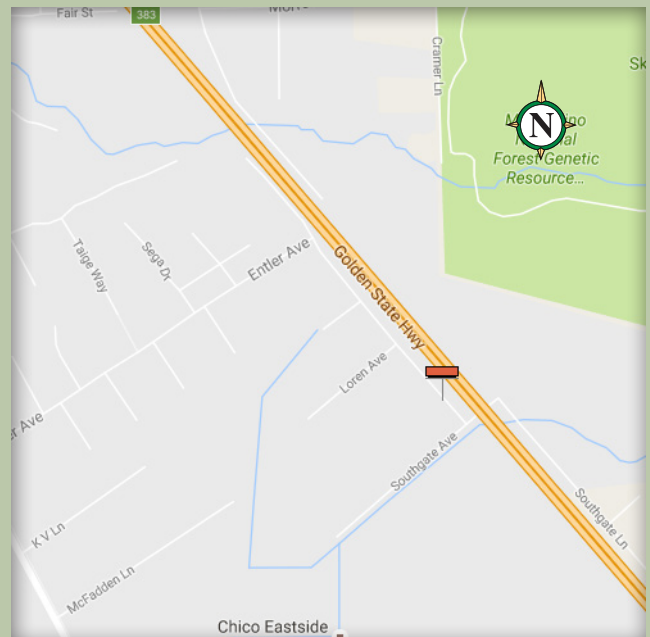

## Chico, California

Location	A057, P-1 & P-2
Description	West Side of Highway 99, 400' North of Southgate Lane
Size	14' x 48'
Facing	South
Latitude	39.701569
Longitude	-121.787473
Illuminated	Yes

This spectacular new bulletin catches all traffic as they head into Chico from the south. The view from the Southgate stoplight is fantastic as the cars line up.