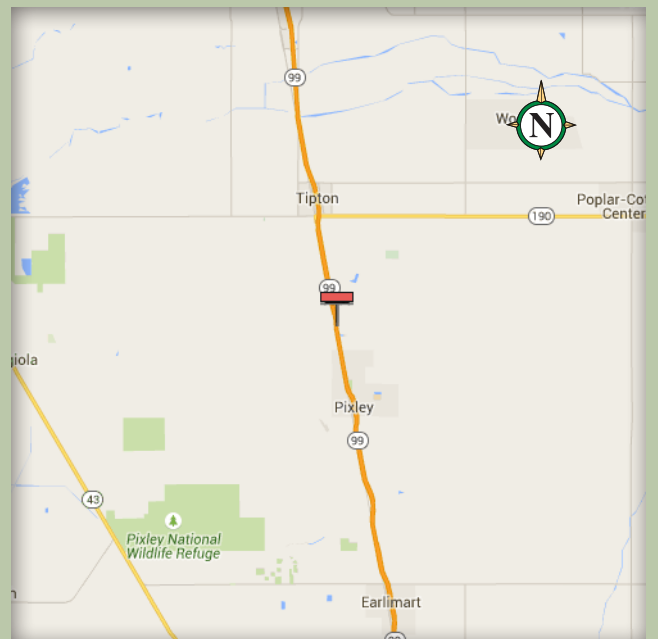

Available Bulletin

Pixley, California

Location	A051, P-2
Description	East Side of Highway 99, 1.5 miles North of Avenue 104
Size	12' x 40'
Facing	South
Latitude	36.003307
Longitude	-119.301106
Illuminated	Yes

This prominent display faces thousands of tourists and commuters each day.

P.O. Box 7209 | Chico, CA 95927 | (530) 342-3235 | Fax: (530) 342-0712

www.stottoutdoor.com