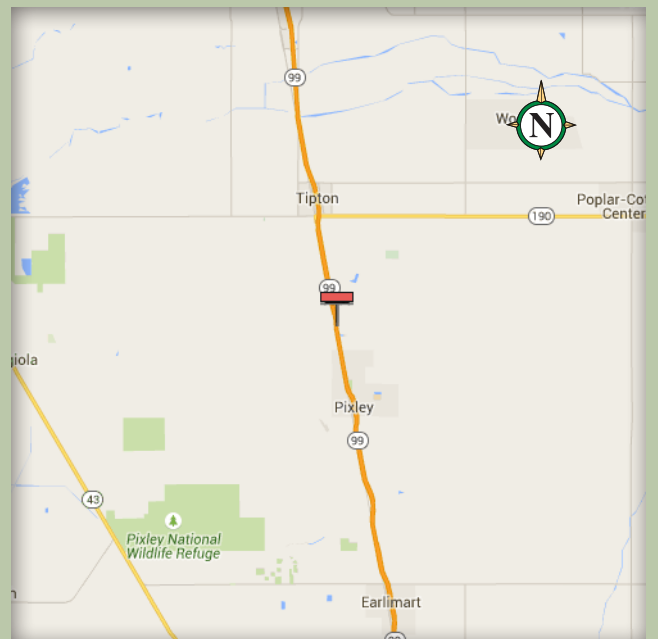

## Pixley, California

Location	A051, P-1
Description	East Side of Highway 99, 1.5 miles North of Avenue 104
Size	12' x 40'
Facing	North
Latitude	36.003307
Longitude	-119.301106
Illuminated	Yes

This prominent panel reads to thousands of daily commuters between Tulare and Delano.