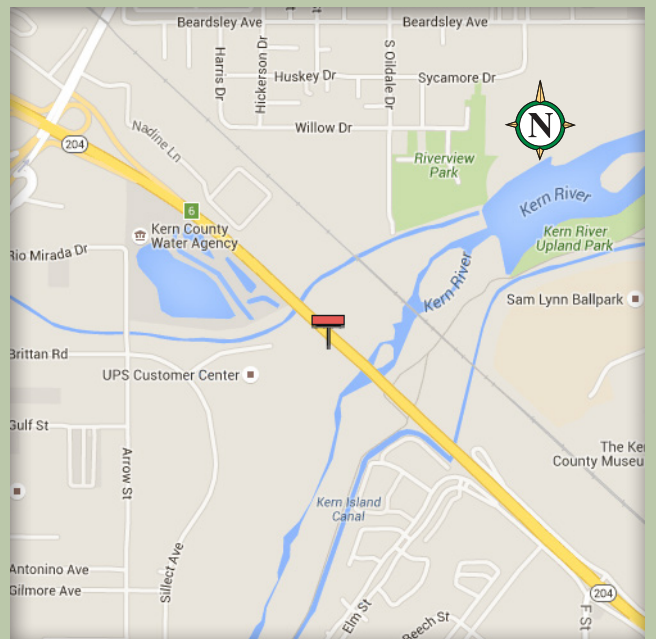

Available Bulletin

Bakersfield, California

Location	A044, P-2
Description	South side of Highway 204, 3/4 mile west of F Street
Size	10' x 30'
Facing	West
Latitude	35.396011
Longitude	-119.032042
Illuminated	Yes

This display catches all commuters coming into Bakersfield on Highway 204, a main thoroughfare in and out of town.

P.O. Box 7209 | Chico, CA 95927 | (530) 342-3235 | Fax: (530) 342-0712

www.stottoutdoor.com