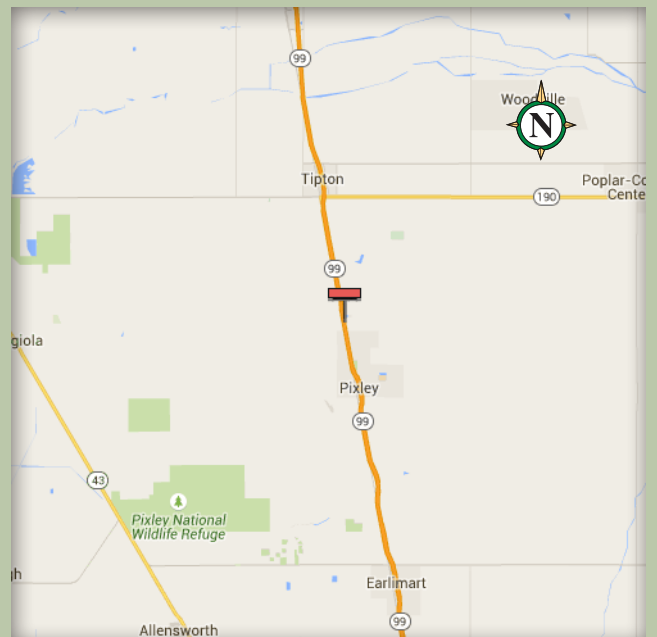

Available Bulletin

Pixley, California

Location	A041, P-3 & P-4
Description	East side of Highway 99, 1.2 miles north of Avenue 104
Size	14' x 48'
Facing	South
Latitude	35.99617
Longitude	-119.299833
Illuminated	Yes

This board catches traffic from Bakersfield, Delano, and greater southern California heading north toward Tulare, Visalia and Fresno.

P.O. Box 7209 | Chico, CA 95927 | (530) 342-3235 | Fax: (530) 342-0712