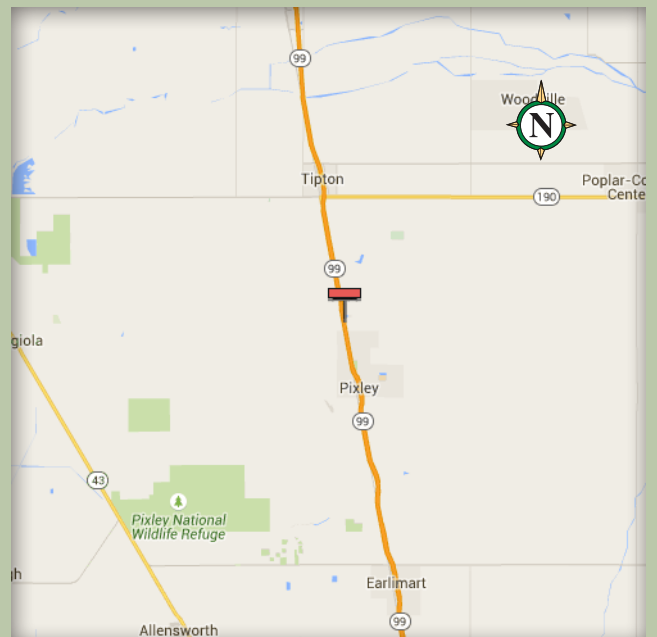

Available Bulletin

Pixley, California

Location	A041, P-1 & P-2
Description	East side of Highway 99, 1.2 miles north of Avenue 104
Size	14' x 48'
Facing	North
Latitude	35.99617
Longitude	-119.299833
Illuminated	Yes

This very prominent, illuminated display reads to people of all ages and incomes as they travel south along Highway 99 heading towards Delano and then onto Bakersfield or Los Angeles.

P.O. Box 7209 | Chico, CA 95927 | (530) 342-3235 | Fax: (530) 342-0712