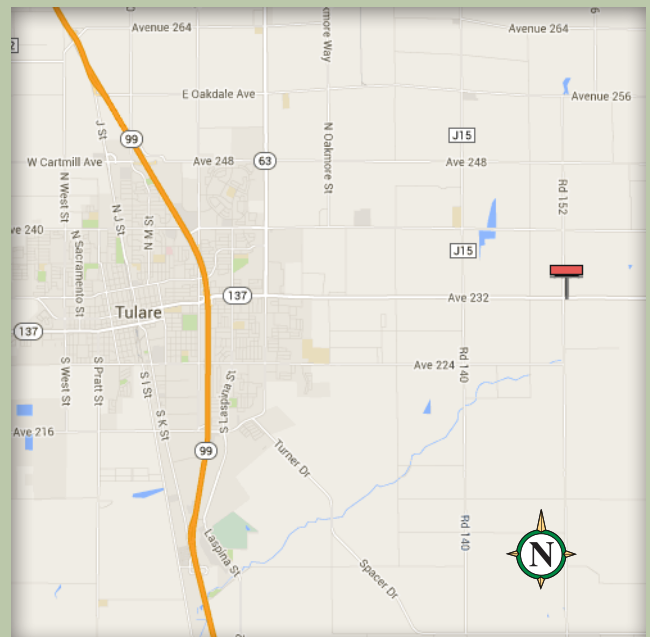

Available Bulletin

Tulare, California

Location	A036, P-2
Description	South side of Highway 137, 120' East of Road 152
Size	12' x 40'
Facing	West
Latitude	36.210617
Longitude	-119.232617
Illuminated	Yes

This newly rebuilt structure offers a very prominent, illuminated display for a lucky advertiser to reach hundreds of commuters and shoppers from surrounding areas on a daily basis.