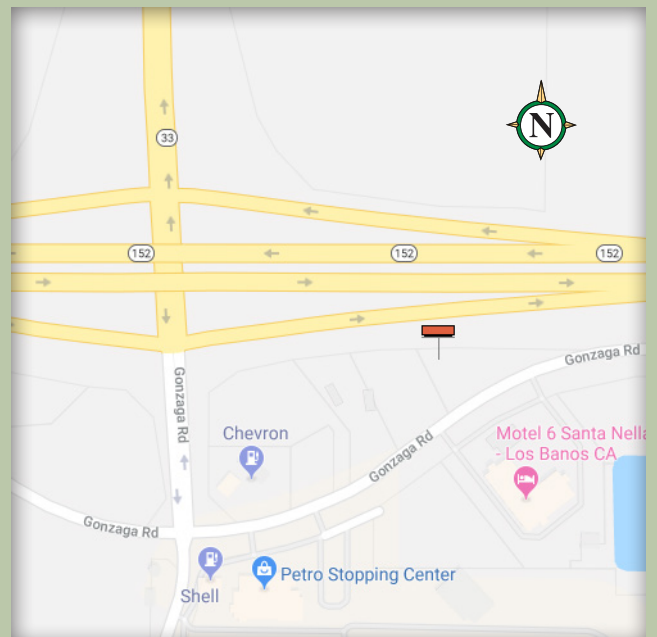

Available Bulletin

Santa Nella, California

Location	L-A034, P-3 & P-4
Description	South Side of Highway 152, 2.55 Miles West of I-5
Size	14' x 48'
Facing	West
Latitude	37.056283
Longitude	-12.015267
Illuminated	Yes