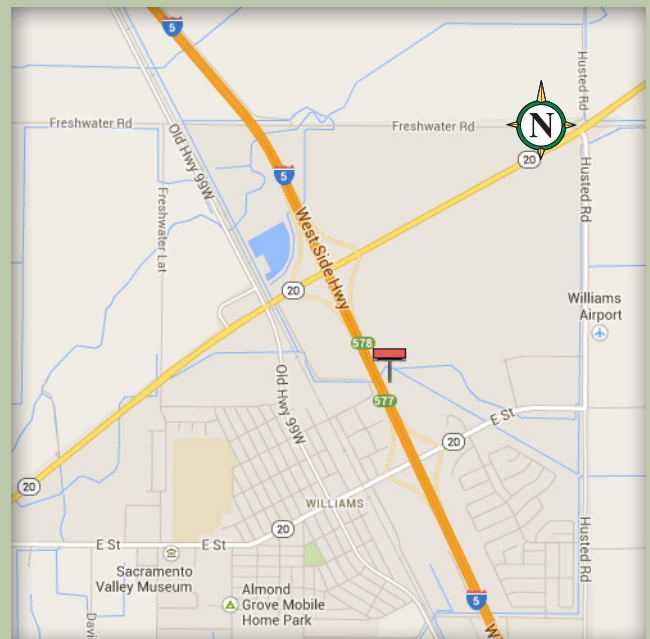

Available Bulletin

Williams, California

Location	A028 P-1
Description	East Side of I-5 1500' North of E Street (Business 20) Overcrossing
Size	10' x 30'
Facing	North
Latitude	39.160787
Longitude	-122.147061
Illuminated	Yes

This spectacular I-5 display just North of Williams catches all southbound traffic just prior to the main Williams exit heading along this major corridor. It is fully illuminated at night as travelers head towards Sacramento about 50 miles south. Beyond Sacramento, I-5 leads toward Stockton, Modesto, Bakersfield, and LA.