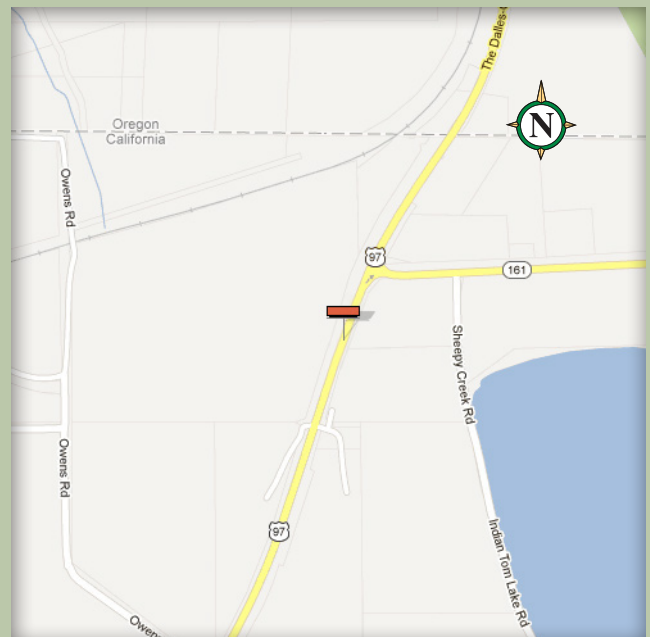

Available Bulletin

Dorris, California

Location	A025 P-1
Description	East Side of Highway 97 780' South of Highway 161 Junction
Size	12' x 24'
Facing	South
Latitude	41.997874
Longitude	-121.892476
Illuminated	Yes

This newly refurbished sign reads to all traffic leaving California just before the State line heading towards Klamath Falls, Bend, and the Eastern tier of the Cascades.

P.O. Box 7209 | Chico, CA 95927 | (530) 342-3235 | Fax: (530) 342-0712