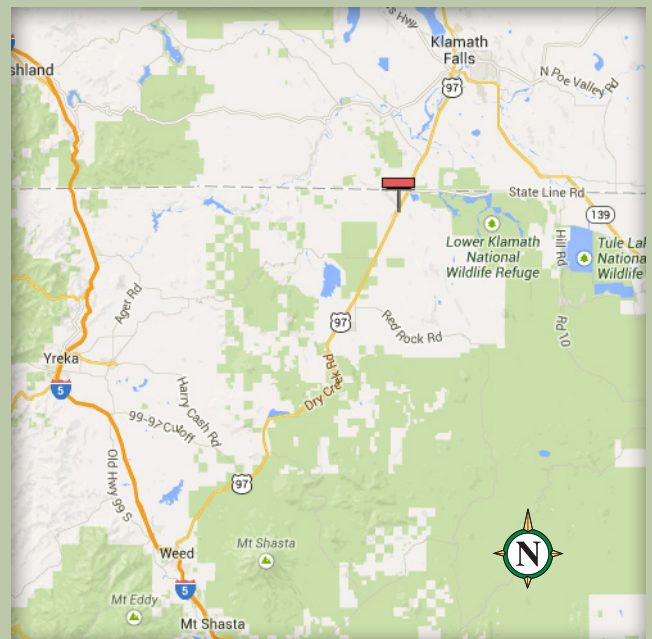

## Dorris, California

Location	A024 P-3 & P-4
Description	East Side of Highway 97 1030' South of Highway 161 Junction
Size	12' x 48'
Facing	South
Latitude	41.997062
Longitude	-121.892761
Illuminated	Yes

This newly refurbished sign reads to all traffic leaving California just before the State line heading towards Klamath Falls, Bend, and the Eastern tier of the Cascades.

P.O. Box 7209 | Chico, CA 95927 | (530) 342-3235 | Fax: (530) 342-0712