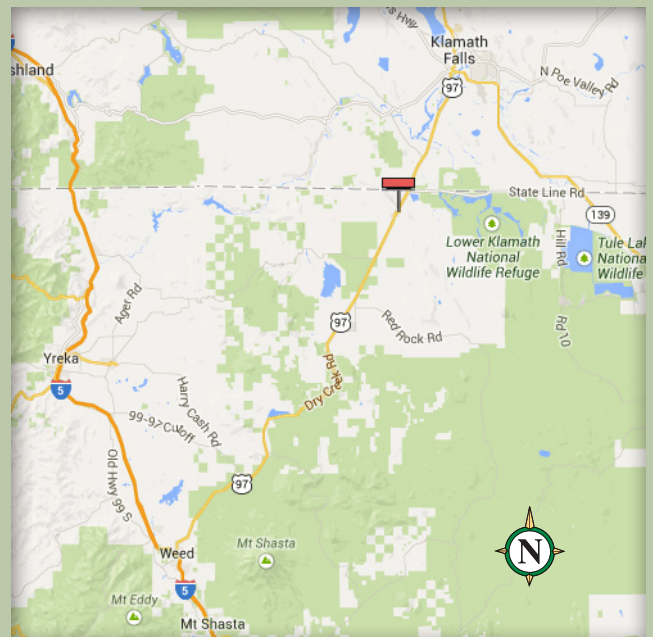

## Dorris, California

Location	A024 P-1 & P-2
Description	East Side of Highway 97 1030' South of Highway 161 Junction
Size	12' x 48'
Facing	North
Latitude	41.997062
Longitude	-121.892761
Illuminated	Yes

This newly refurbished sign reads to all traffic leaving Oregon headed towards Weed and the I-5 corridor in California.

P.O. Box 7209 | Chico, CA 95927 | (530) 342-3235 | Fax: (530) 342-0712

[www.stottoutdoor.com](http://www.stottoutdoor.com)