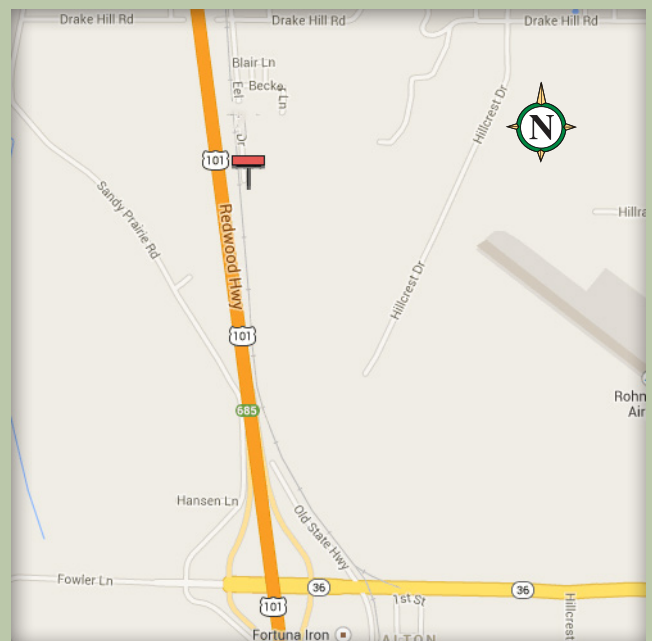

Available Bulletin

Fortuna, California

Location	L-A022 P-1
Description	East Side of Highway 101 .28 miles North of Highway 36
Size	12' x 40'
Facing	North
Illuminated	Yes
Longitude	40.558667
Latitude	-124.55867

This new display has a highly visible approach and will communicate to area residents and all Highway 101 south bound travelers.

P.O. Box 7209 | Chico, CA 95927 | (530) 342-3235 | Fax: (530) 342-0712

www.stottoutdoor.com