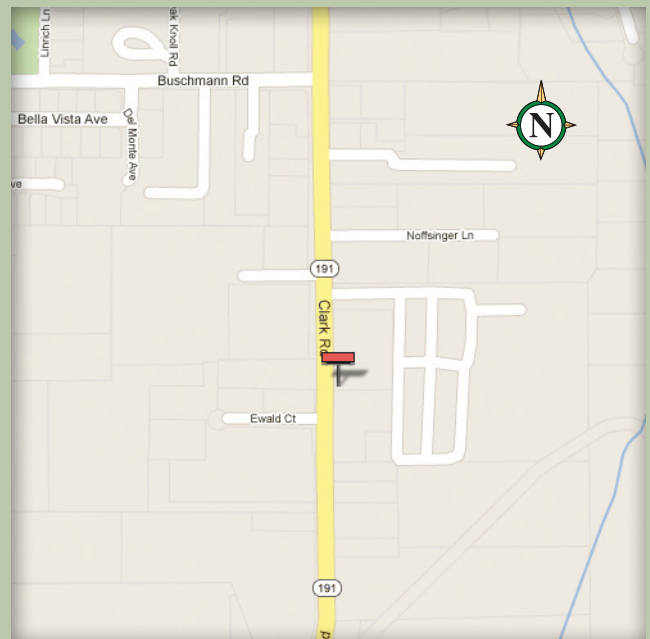

## Paradise, California

Location	A018 P-2
Description	East Side of Clark 30' North of Ewald
Size	7' x 14'
Facing	South
Latitude	39.744633
Longitude	-121.607433
Illuminated	Yes

This display targets all drivers heading north on Clark Road into Paradise and is fully illuminated to reach both commuters and nighttime drivers.