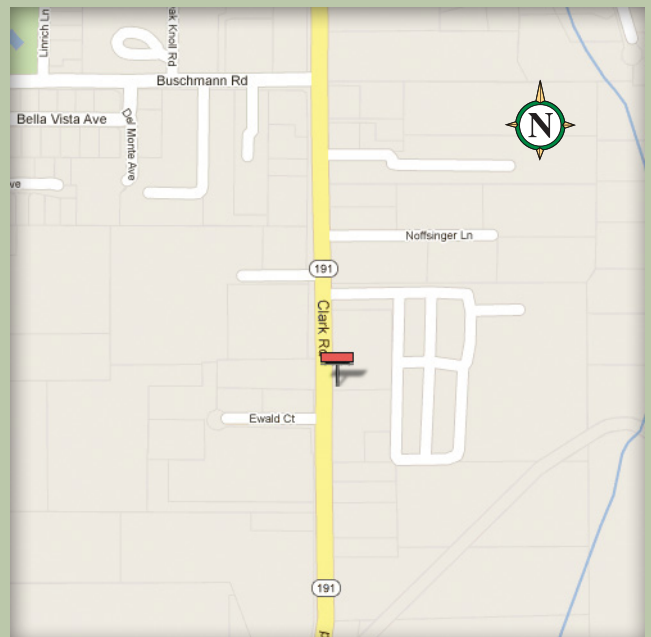

Available Bulletin

Paradise, California

Location	A018 P-1
Description	East Side of Clark 30' North of Ewald
Size	7' x 14'
Facing	North
Latitude	39.744633
Longitude	-121.607433
Illuminated	Yes

This display targets all drivers heading south on Clark Road from Paradise and is fully illuminated to reach both commuters and nighttime drivers.