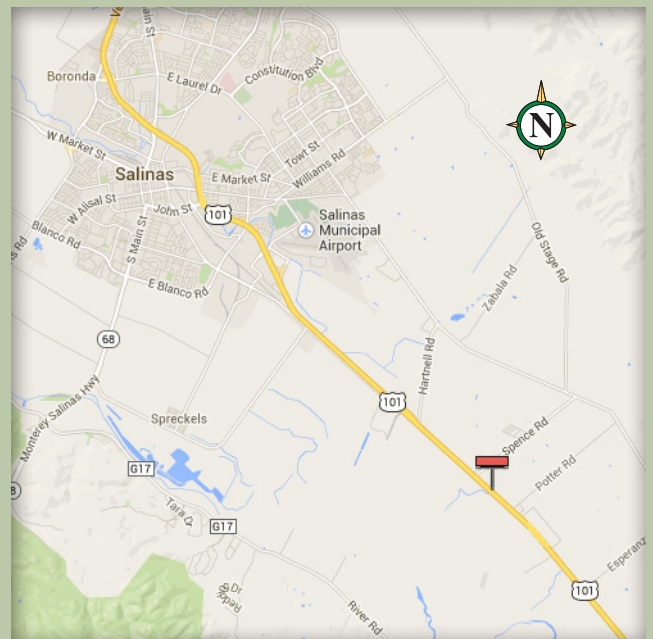

Available Bulletin

Salinas, California

Location	A016 P-1
Description	East Side of Highway 101 1700' South of Spence Road
Size	12' x 36'
Facing	North
Latitude	36.609833
Longitude	-121.56245
Illuminated	Yes

This unit targets all local and commuter traffic heading south of Salinas on Highway 101. The height of this sign and the extremely long, undisturbed approach makes this unit extremely visible. Ads on this structure will reach travelers heading to the commercial centers of Paso Robles, San Luis Obispo and Santa Maria.