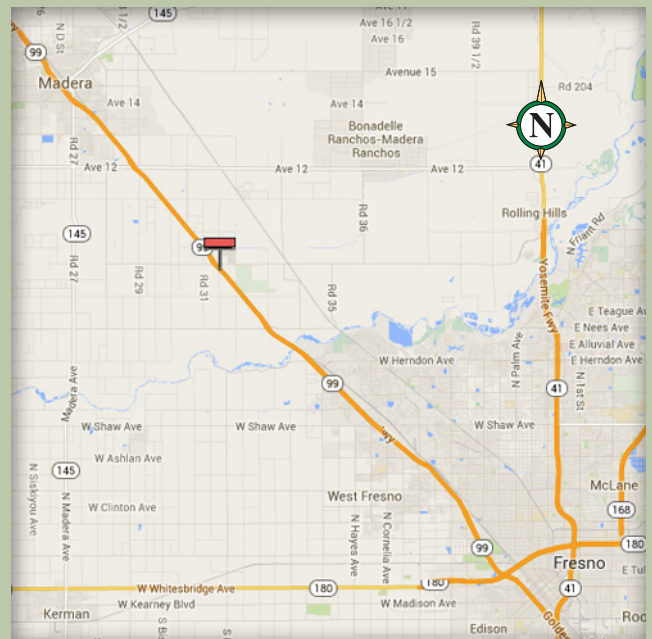

Available Bulletin

Madera, California

Location	A014 P-1
Description	West Side of Highway 99 1300' South of Avenue 9 Overpass
Size	12' x 40'
Facing	South
Latitude	36.877483
Longitude	-119.973817
Illuminated	Yes

This panel faces thousands of people every day as they head north on Highway 99 into Madera city limits.

P.O. Box 7209 | Chico, CA 95927 | (530) 342-3235 | Fax: (530) 342-0712

www.stottoutdoor.com