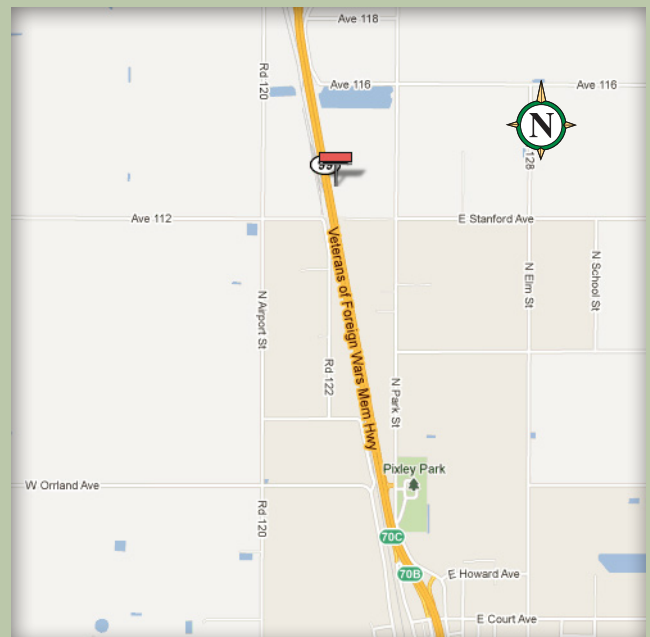

Available Bulletin

Pixley, California

Location	A007 P-1 & P-2
Description	East Side of Highway 99 1.1 Miles North of Avenue 104
Size	14' x 48'
Facing	North
Latitude	35.994967
Longitude	-119.299083
Illuminated	Yes

This large panel is prominent, illuminated, big and bold. It faces all south bound traffic heading towards Bakersfield. Roughly 55,000 tourists, travelers, commuters and shoppers pass by this billboard every day.