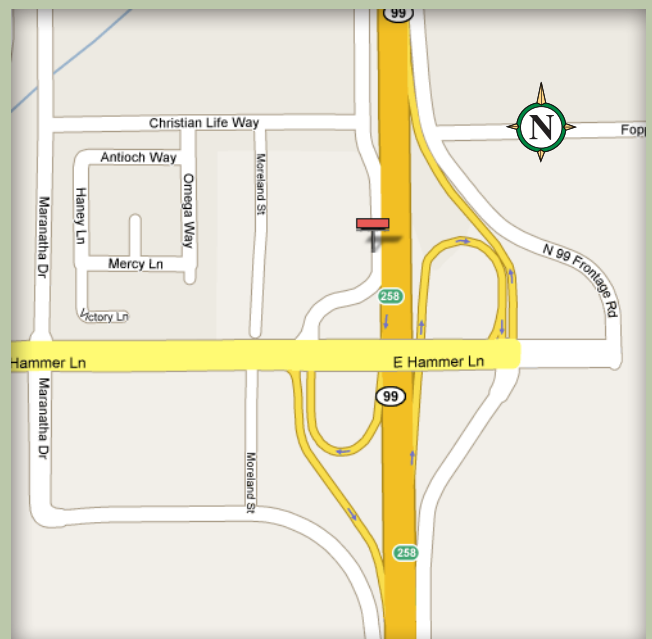

Available Bulletin

Stockton, California

Location	9910 P-3 & P-4
Description	West Side of Highway 99 500' North of Hammer Lane Overpass
Size	14' x 48'
Facing	North
Latitude	38.022517
Longitude	-121.258667
Illuminated	Yes

This display communicates with a portion of the high volume of traffic at one of Stockton's busiest interchanges. Although partially obstructed by an on premise sign and a sound wall, this display is a great value and would work with other displays or for institutional advertising.