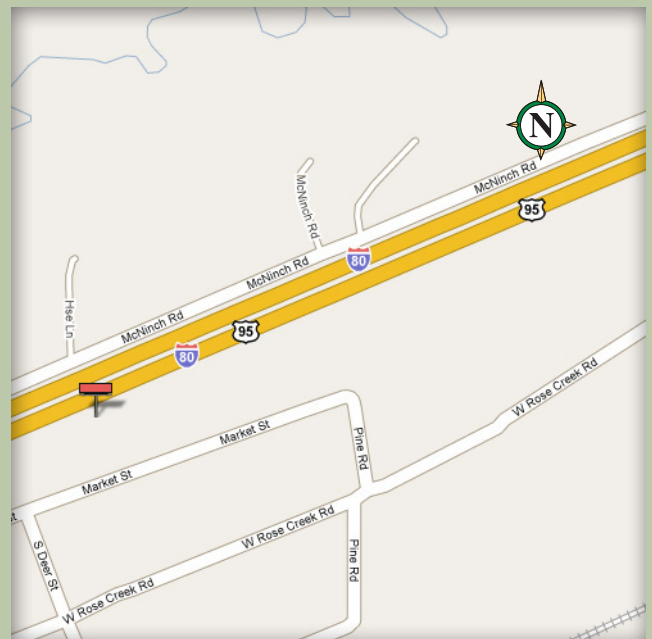

Available Bulletin

Winnemucca, Nevada

Location	9712 P-3 & P-4
Description	South Side of I-80 2.38 Miles West of West Winnemucca Exit 173
Size	14' x 48'
Facing	West
Latitude	40.915783
Longitude	-117.84162
Illuminated	Yes

This very prominent board reads to all traffic traveling along I-80 approaching Winnemucca.

P.O. Box 7209 | Chico, CA 95927 | (530) 342-3235 | Fax: (530) 342-0712

www.stottoutdoor.com