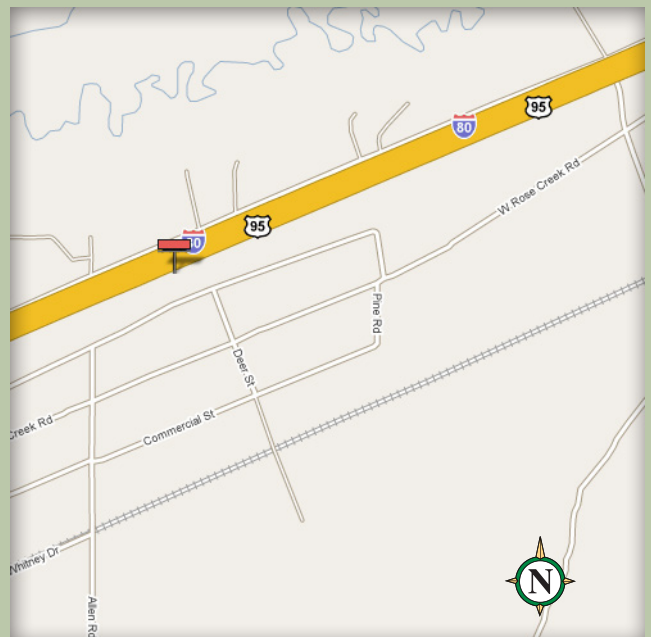

Available Bulletin

Winnemucca, Nevada

Location	9608 P-1 & P-2
Description	South Side of I-80 2.67 Miles West of West Winnemucca Exit 173
Size	14' x 48'
Facing	East
Latitude	40.914167
Longitude	-117.846533
Illuminated	Yes

Display reads to the large volume of traffic traveling west to Lovelock, Fernley, Reno and into California after having just left Winnemucca.

P.O. Box 7209 | Chico, CA 95927 | (530) 342-3235 | Fax: (530) 342-0712