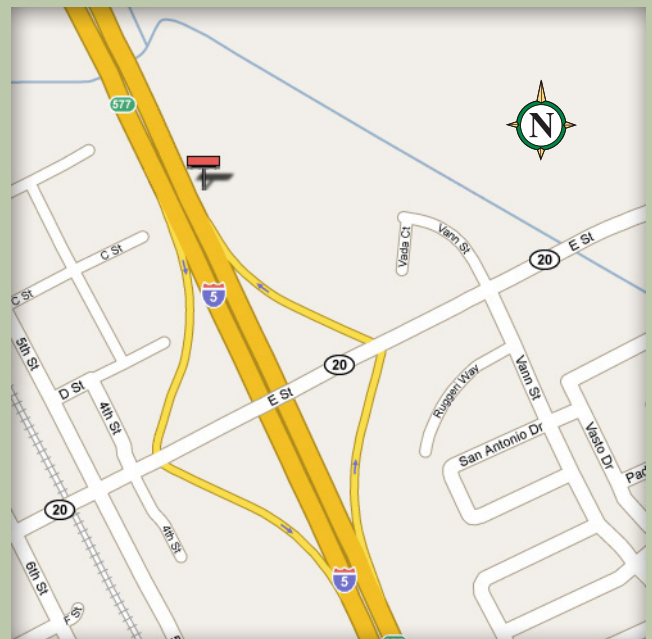

## Williams, California

Location	9606 P-1
Description	East Side of I-5 1000' North of E Street (Business 20) Overcrossing
Size	10' x 30'
Facing	North
Latitude	39.159567
Longitude	-122.1452
Illuminated	Yes

This prominent display reads to south bound I-5 traffic just prior to Williams central exit and its array of traveler oriented businesses. Communities south of the display are Woodland, Sacramento, Davis and the Bay Area.