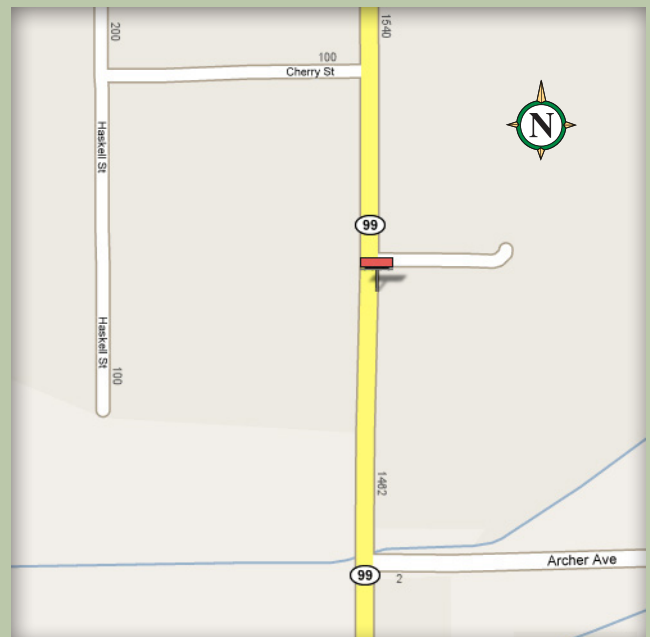

Available Bulletin

Gridley, California

Location	9502 P-1
Description	East Side of Highway 99 650' North of Archer Avenue
Size	12' x 24'
Facing	North
Latitude	39.3595
Longitude	-121.68782
Illuminated	Yes

This is the only display located in the city of Gridley. It therefore communicates effectively with the residents of the city as well as south bound travelers and commuters.

P.O. Box 7209 | Chico, CA 95927 | (530) 342-3235 | Fax: (530) 342-0712