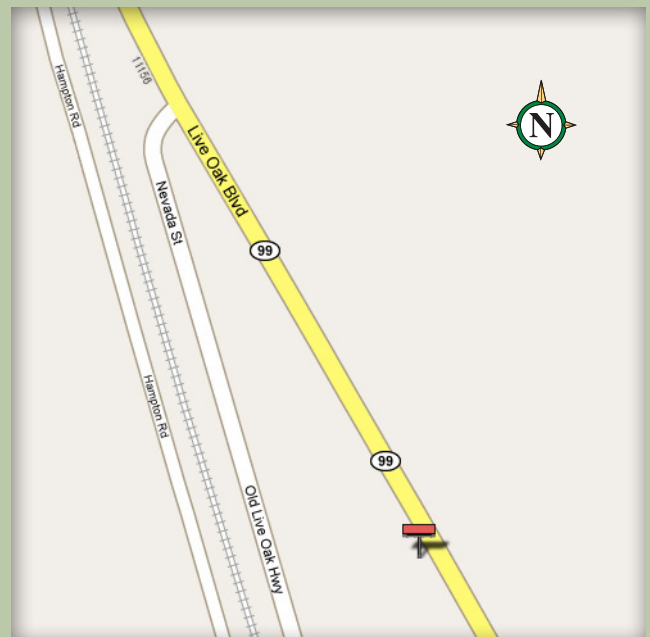

Available Bulletin

Live Oak, California

Location	9408 P-1
Description	West Side of Highway 99 1325' South of Nevada Street
Size	12' x 24'
Facing	South
Latitude	39.288717
Longitude	-121.665283
Illuminated	Yes

This display communicates with residents and travelers north bound on Highway 99 in North Sutter County. Gridley and Chico lie to the north.

P.O. Box 7209 | Chico, CA 95927 | (530) 342-3235 | Fax: (530) 342-0712