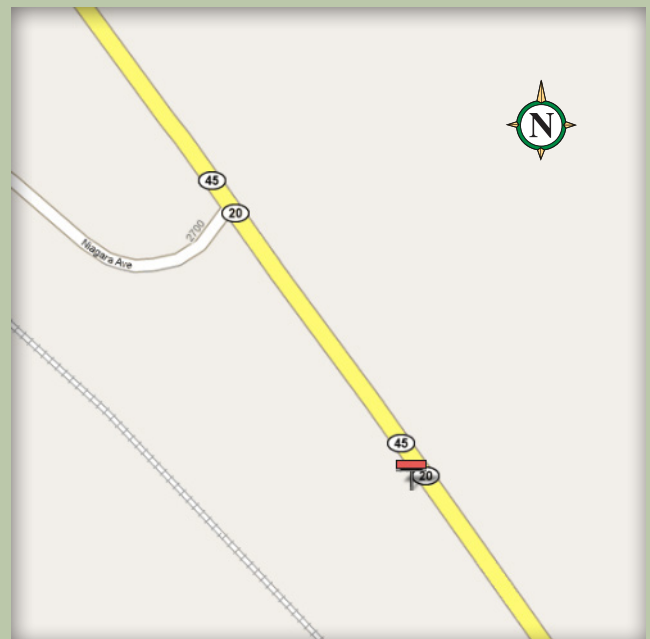

## Colusa, California

Location	9407 P-1
Description	South Side of Highway 20 600' East of Niagara
Size	10' x 20'
Facing	East
Latitude	39.171033
Longitude	-121.98495

This display communicates to travelers in addition to commuters as they travel into Colusa from the east. It is low and close to the road, and angled to not be missed.