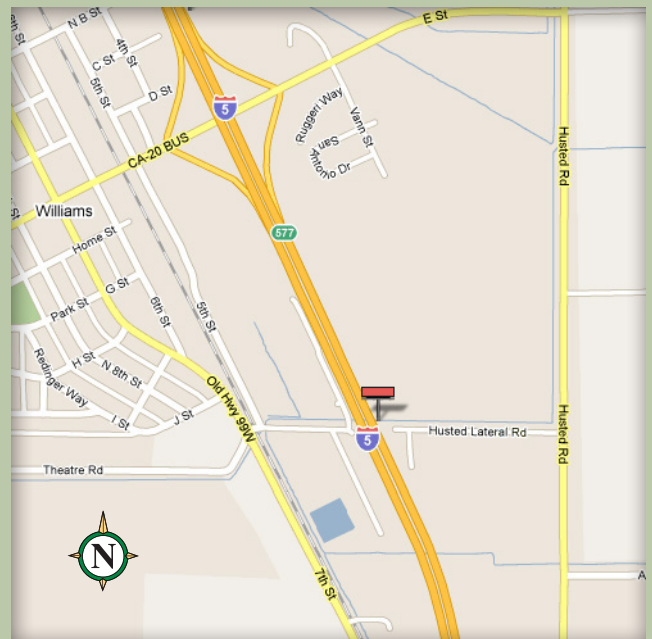

Available Bulletin

Williams, California

Location	9406 P-1
Description	East Side of I-5 2000' South of E Street Exit (Williams Central Exit)
Size	10' x 30'
Facing	North
Latitude	39.148933
Longitude	-122.138917
Illuminated	Yes

This spectacular I-5 display just south of Williams catches all southbound traffic heading towards Arbuckle and Woodland. Its unobstructed view is fully illuminated at night as travelers head towards Sacramento about 50 miles south. I-5 South also leads towards Stockton, Modesto, Bakersfield and LA.