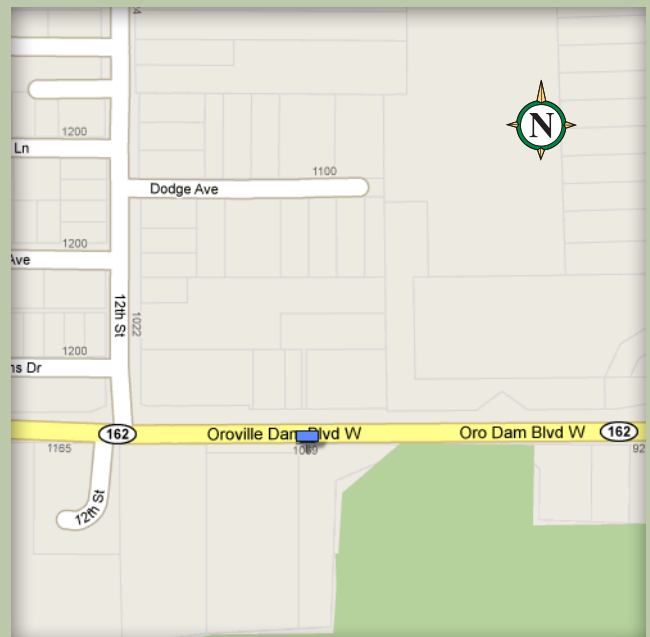

## Oroville, California

Location	9402 P-2
Description	South Side of Highway 162 (Oro Dam Boulevard) 450' East of 12th Street
Size	12' x 24'
Facing	West
Latitude	39.4979
Longitude	-121.59005
Illuminated	Yes

This display has dramatic impact to local travelers as they head into the core of Oroville along Oroville Dam Boulevard.

P.O. Box 7209 | Chico, CA 95927 | (530) 342-3235 | Fax: (530) 342-0712

[www.stottoutdoor.com](http://www.stottoutdoor.com)