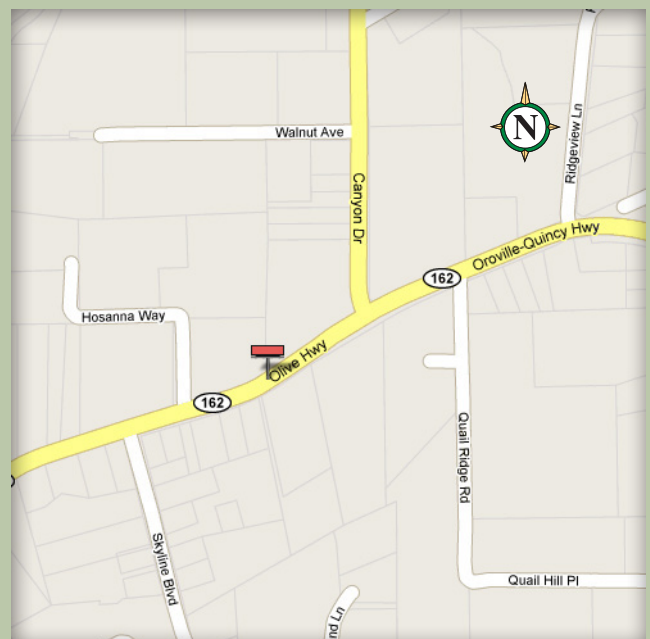

Available Bulletin

Oroville, California

| | |
|-------------|---|
| Location | 9307 P-2 |
| Description | North Side of Olive Highway 700' East of Skyline Drive |
| Size | 8' x 16' |
| Facing | East |
| Latitude | 39.510783 |
| Longitude | -121.48675 |

This display targets local travelers heading into Oroville along Highway 162 / Olive Highway from the Kelly Ridge area. It is clearly visible to all travelers heading towards Gold County Casino and the Oro Dam corridor.