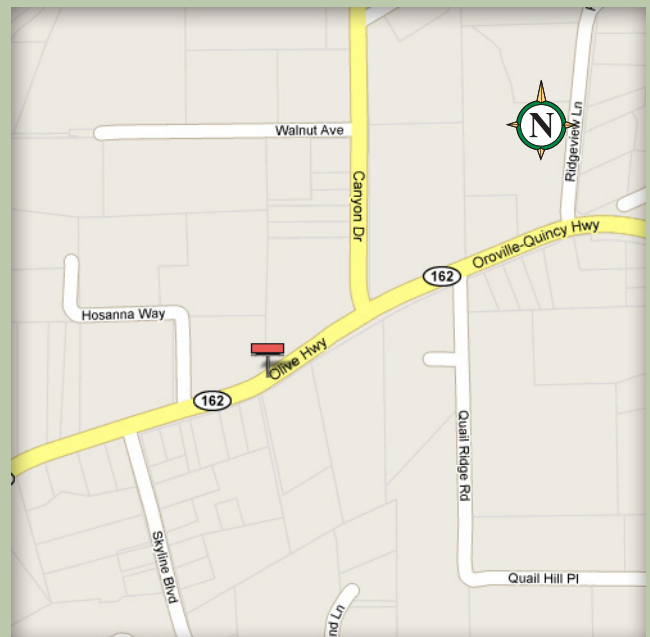

Available Bulletin

Oroville, California

Location	9307, P-1
Description	North Side of Olive Highway, 700' East of Skyline Drive
Size	8' x 16'
Facing	West
Latitude	39.510783
Longitude	-121.48675

This display communicates to all residents & travelers headed toward Lake Oroville's busiest launch ramps (Bidwell Marina and the spillway) as well as the Kelly Ridge community.