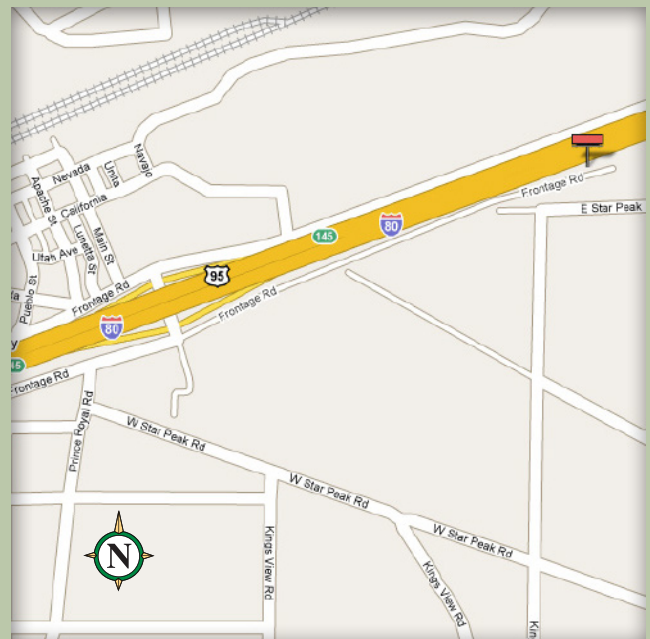

Available Bulletin

Imlay, Nevada

Location	7006 P-3 & P-4
Description	South Side of I-80 4300' East of Imlay Overcrossing
Size	14' x 48'
Facing	West
Latitude	40.660833
Longitude	-118.13102

This display communicates to east bound traffic to Winnemucca and other points east.