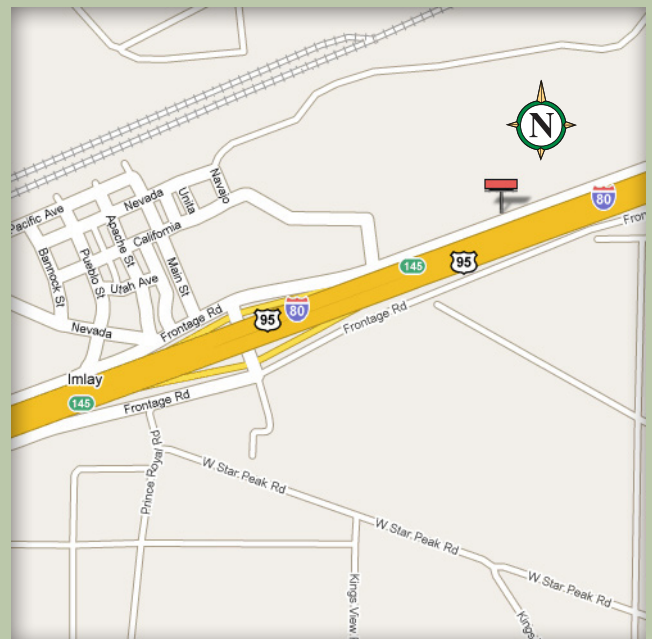

## Imlay, Nevada

Location	7005 P-1 & P-2
Description	North Side of I-80 2600' East of Imlay Exit
Size	14' x 48'
Facing	West
Latitude	40.660283
Longitude	-118.137367
Illuminated	Yes

This very prominent, illuminated display reads to all east bound traffic heading towards Winnemucca and all points east.