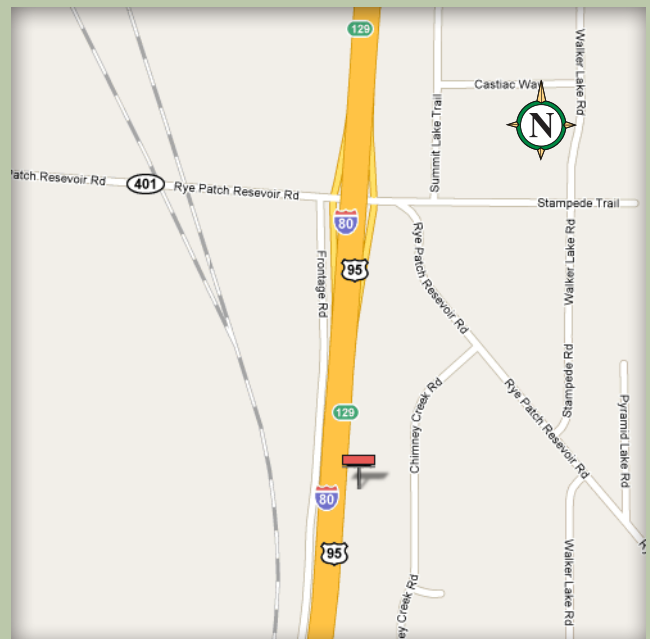

Available Bulletin

Rye Patch, Nevada

Location	7003 P-1
Description	South Side of I-80 3200' West of Rye Patch Exit
Size	12' x 40'
Facing	East
Latitude	40.4598
Longitude	-118.2848
Illuminated	Yes

This very prominent panel reads to all people west bound along I-80 heading towards Reno.