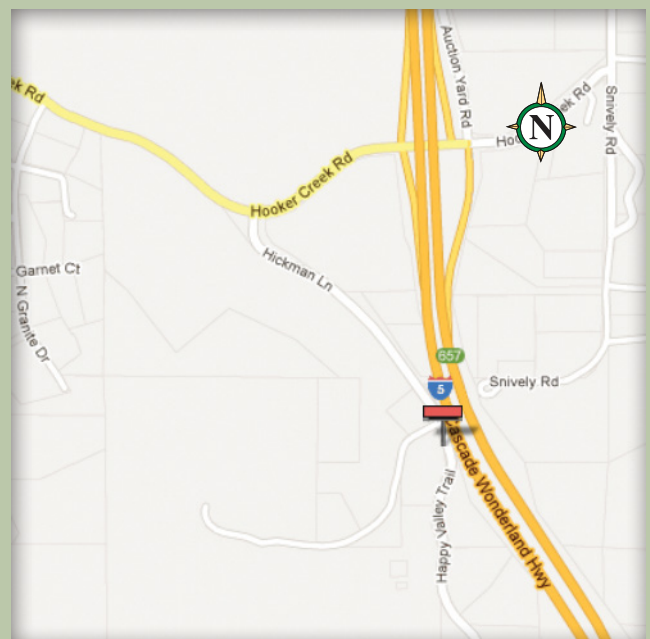

## Red Bluff, California

Location	6010 P-1
Description	West side of I-5 on Nine Mile Hill
Size	12' x 40'
Facing	North
Latitude	40.286633
Longitude	-122.2785
Illuminated	Yes

This prominent I-5 display is 9 miles north of Red Bluff and communicates to all southbound travelers headed towards Sacramento and the Bay Area.