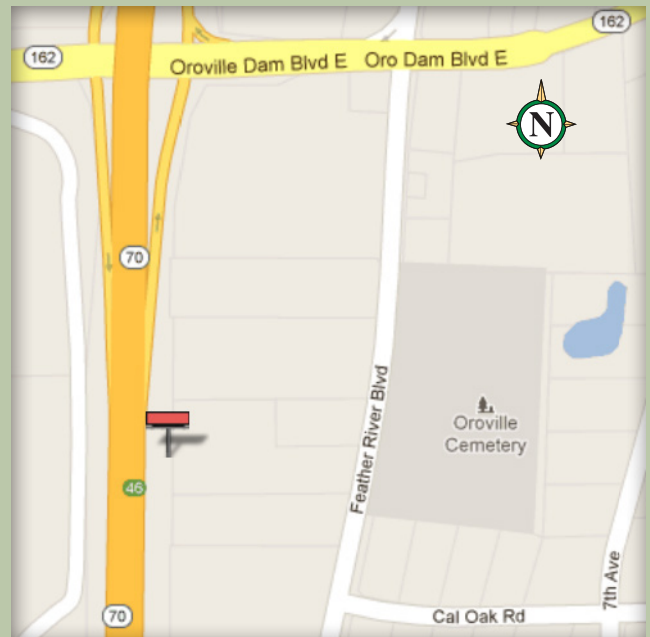

Available Bulletin

Oroville, California

Location	3160 P-1
Description	East Side of Highway 70 1500' South of Oro Dam Boulevard Exit
Size	12' x 24'
Facing	South
Latitude	39.495567
Longitude	-121.574883
Illuminated	Yes

This display communicates with travelers and area residents traveling north on Highway 70 as they approach Oroville's primary commercial exit (Oro Dam Boulevard).

P.O. Box 7209 | Chico, CA 95927 | (530) 342-3235 | Fax: (530) 342-0712