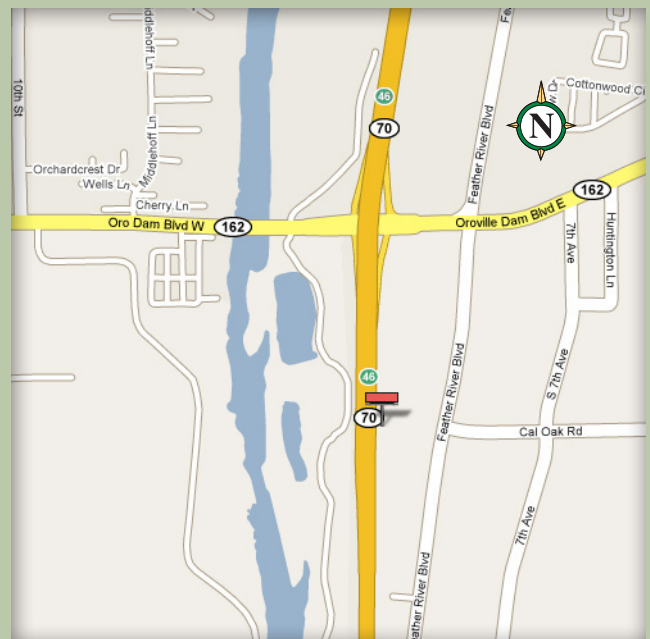

## Oroville, California

Location	3155 P-1
Description	East Side of Highway 70 2500' South of Oro Dam Boulevard
Size	12' x 40'
Facing	South
Latitude	39.492733
Longitude	-121.57483
Illuminated	Yes

This prominent display communicates your message to north bound Highway 70 traffic just prior to Oroville's primary exit and its vast array of services.