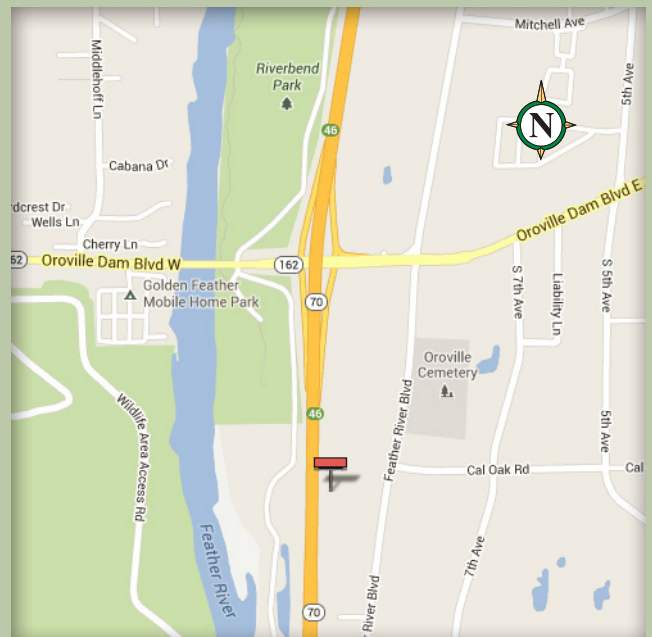

Available Bulletin

Oroville, California

Location	L-3147 P-1
Description	East Side of Highway 70 2750' South of Oro Dam Boulevard Exit
Size	12' x 24'
Facing	South
Latitude	39.49205
Longitude	-121.57478
Illuminated	Yes

This display communicates with travelers and area residents traveling north on Highway 70 as they approach Oroville's primary commercial exit (Oro Dam Boulevard).

P.O. Box 7209 | Chico, CA 95927 | (530) 342-3235 | Fax: (530) 342-0712