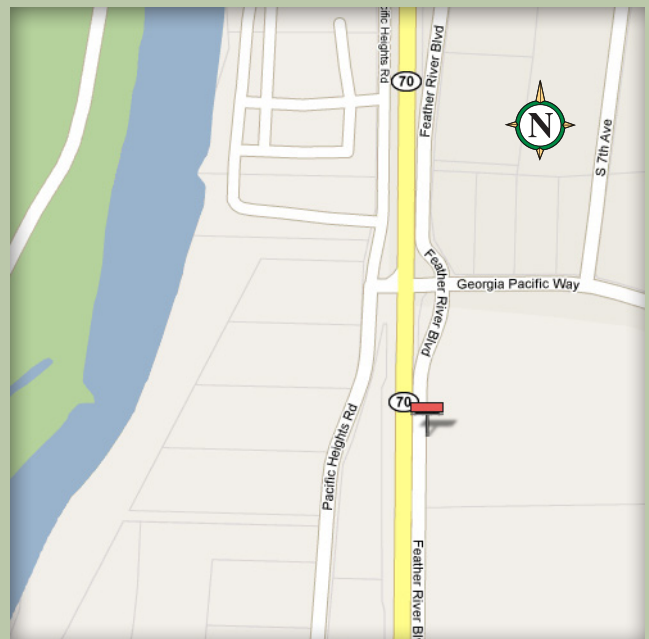

Available Bulletin

Oroville, California

Location	3140 P-1
Description	East Side of Highway 70 1250' South of Georgia Pacific Way
Size	12' x 24'
Facing	South
Latitude	39.475417
Longitude	-121.575133

This display communicates with travelers and area residents traveling north on Highway 70 as they approach Oroville's primary commercial exit (Oro Dam Boulevard).