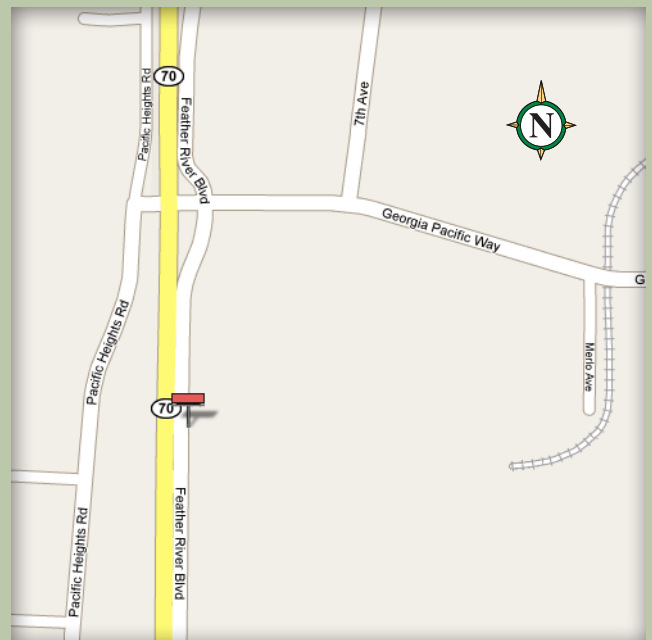

## Oroville, California

Location	3131 P-1 & P-2
Description	East Side of Highway 70 1500' South of Georgia Pacific Way
Size	10' x 35' Usable Space
Facing	South
Latitude	39.4745
Longitude	-121.57517

This display communicates with the large volume of commuter traffic in addition to travelers as they approach Oroville's primary exits. Board could have extensions coming off the top or left-hand side of the display.