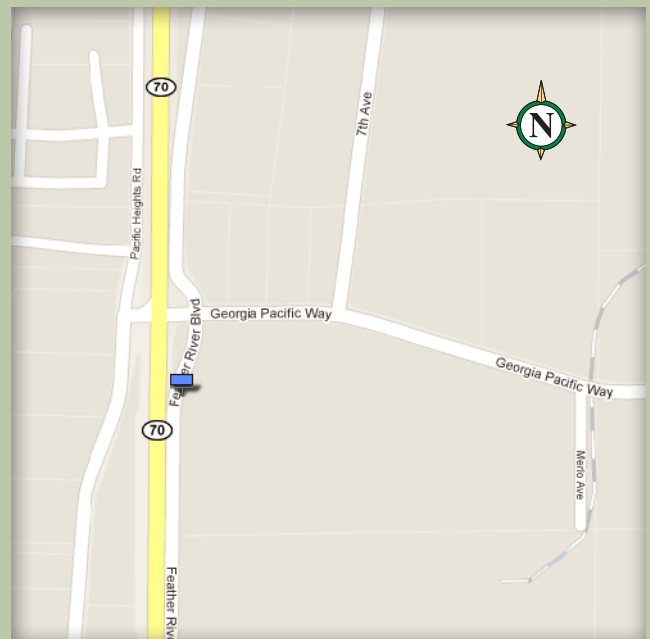

Available Bulletin

Oroville, California

Location	3127 P-2
Description	East Side of Highway 70 1000' South of Georgia Pacific Way
Size	12' x 24'
Facing	South
Latitude	39.476317
Longitude	-121.5751

This display effectively communicates with travelers and commuters north bound on Highway 70 as they enter Oroville. Oroville's primary exit (Oro Dam Boulevard) is 1 mile north of the display.