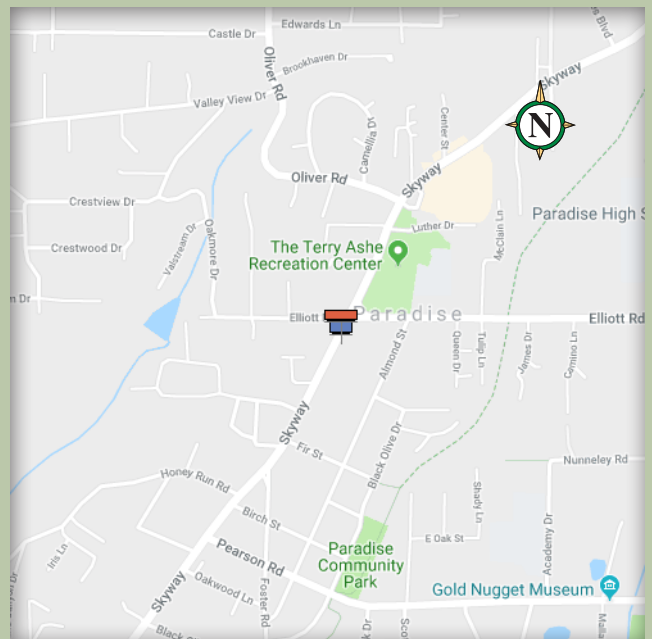

Available Bulletin

Paradise, California

Location	2115, P-2
Description	South Side of Skyway, 300' West of Elliott Road
Size	12' x 24'
Facing	East
Latitude	39.7588
Longitude	-121.62415
Illuminated	Yes

This display is located on the Skyway just after Elliott Road and communicates to all travelers headed west toward lower Paradise Ln and Chico.