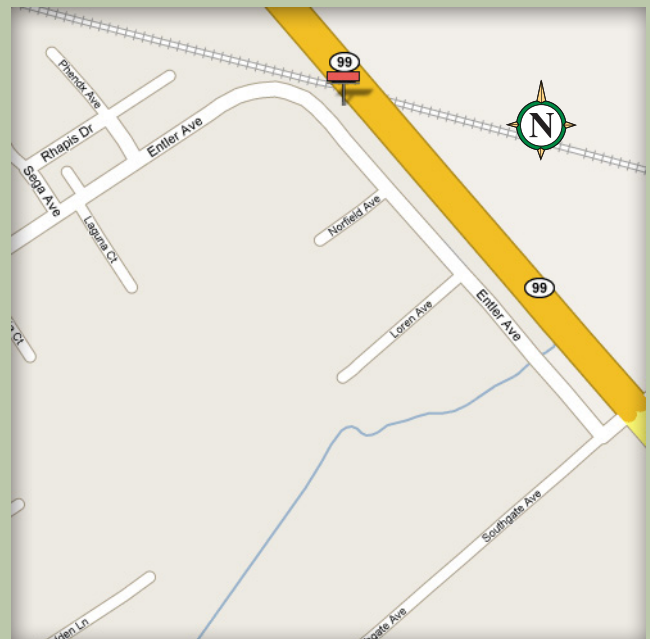

## Chico, California

Location	1542 P-1 & P-2
Description	West Side of Highway 99 .35 Miles North of Southgate Lane
Size	14' x 48'
Facing	South
Latitude	39.705033
Longitude	-121.79062
Illuminated	Yes

Perhaps the most prominent display reading to north bound traffic of Highway 99 just south of Chico. This busy route carries both travelers and Butte County commuters.