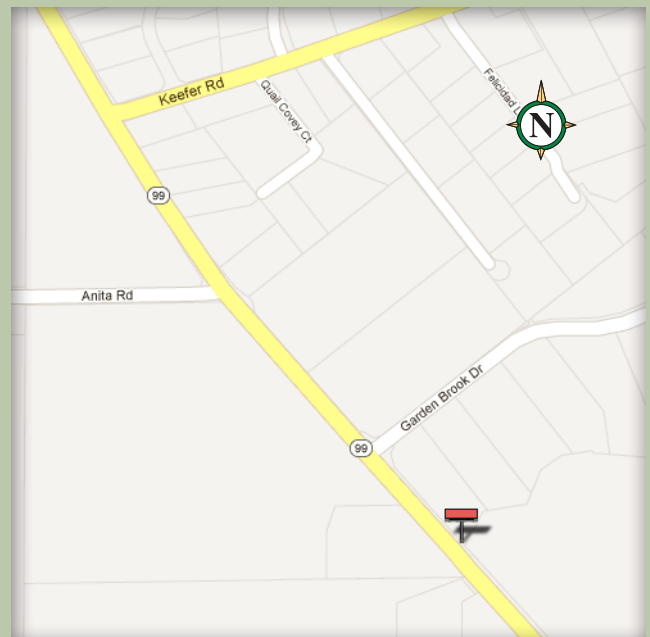

Available Bulletin

Chico, California

Location	1508 P-1
Description	East Side of Highway 99 750' South of Anita Road
Size	12' x 24'
Facing	North
Latitude	39.8081
Longitude	-121.912117
Illuminated	Yes

This display catches all Highway 99 traffic heading south into Chico. It is illuminated and is one of the very first signs seen as travelers enter Chico from the north.