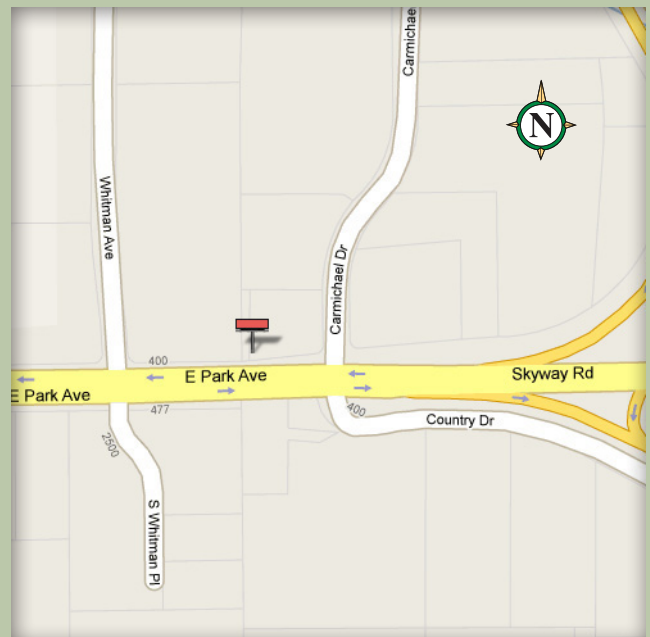

Available Bulletin

Chico, California

Location	1409 P-1 & P-2
Description	North Side of Park Ave 400' East of Whitman Avenue
Size	12' x 44'
Facing	West
Latitude	39.71495
Longitude	-121.80598
Illuminated	Yes

This large illuminated display targets high volume traffic running along Park Avenue towards Highway 99 and Skyway. Recent tree removal has opened this board up for a fantastic approach.

P.O. Box 7209 | Chico, CA 95927 | (530) 342-3235 | Fax: (530) 342-0712